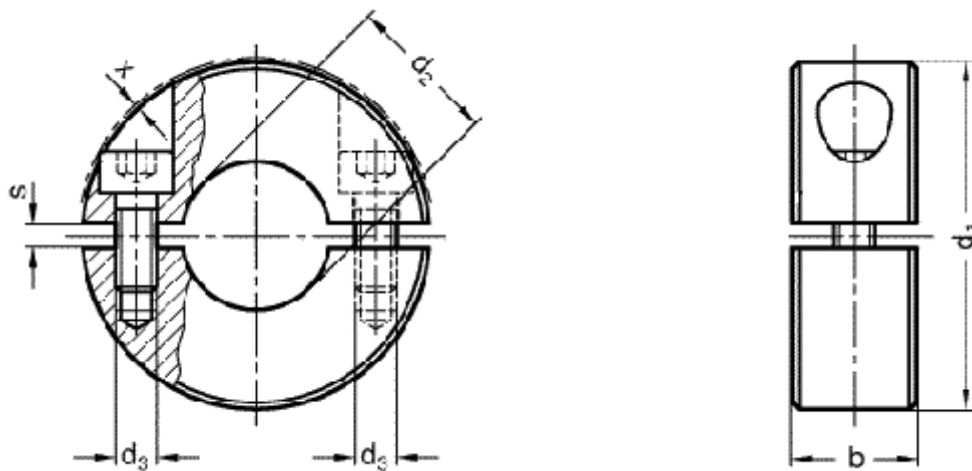

# Data Sheet

Article number: 20707248B25ST

Description: E+G Split set GN 707.2-48-B25-ST  
, 2-pieces

## Measures

b = 15  
d1 = 48  
d2 = B 25  
d3 = M5  
s = 3  
x = 0